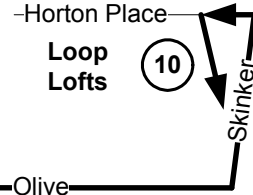

GREEN LINE

Effective July 14, 2008

MAP A

Weekday Service

From Mallinckrodt Center Loop
7:55 A.M. till 4:55 P.M.

From Loop Condos
7:29 A.M. till 5:38 P.M.

Intersecting Routes	
#01	WUSTL-Gold
#02	WUSTL-Red
#16	City Limits
#60	Midland
#91	Olive
#97	Delmar

GREEN LINE

Effective July 14, 2008

Metro

MAP B
Weekday Service
 From Mallinckrodt Center Loop
 5:17 P.M. to end of service
 From Loop Condos 6:06 P.M. to
 end of service
 (7:06 P.M. trip will not serve Clock Tower)
On all weekend trips

Lewis Center (8)

Intersecting Routes	
#01	WUSTL-Gold
#02	WUSTL-Red
#60	Midland
#91	Olive
#97	Delmar

Big Bend Station

Last trip only on Weekdays