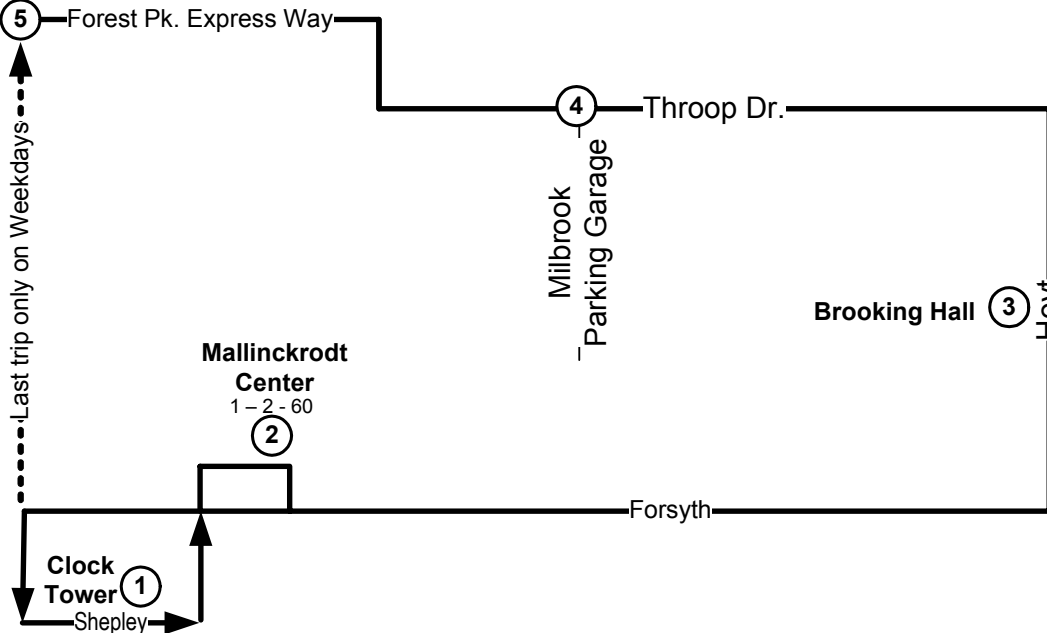

GREEN LINE

Effective July 14, 2008

MAP A

Weekday Service

From Mallinckrodt Center Loop
7:55 A.M. till 4:55 P.M.

From Loop Condos
7:29 A.M. till 5:38 P.M.

Intersecting Routes	
#01	WUSTL-Gold
#02	WUSTL-Red
#16	City Limits
#60	Midland
#91	Olive
#97	Delmar

GREEN LINE

Effective July 14, 2008

Metro

MAP B
Weekday Service
 From Mallinckrodt Center Loop
 5:17 P.M. to end of service
 From Loop Condos 6:06 P.M. to
 end of service
 (7:06 P.M. trip will not serve Clock Tower)
On all weekend trips

Lewis Center (8)

Intersecting Routes	
#01	WUSTL-Gold
#02	WUSTL-Red
#60	Midland
#91	Olive
#97	Delmar

Big Bend Station

Last trip only on Weekdays