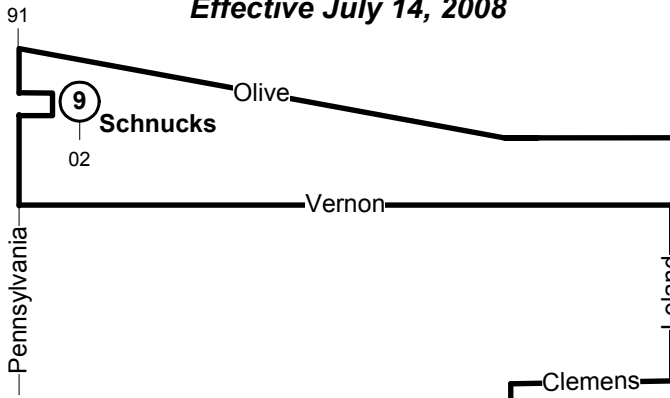

GREEN LINE

Effective July 14, 2008

MAP A

Weekday Service

From Mallinckrodt Center Loop
7:55 A.M. till 4:55 P.M.

From Loop Condos
7:29 A.M. till 5:38 P.M.

Intersecting Routes	
#01	WUSTL-Gold
#02	WUSTL-Red
#16	City Limits
#60	Midland
#91	Olive
#97	Delmar

GREEN LINE

Effective July 14, 2008

Metro

MAP B
Weekday Service
 From Mallinckrodt Center Loop
 5:17 P.M. to end of service
 From Loop Condos 6:06 P.M. to
 end of service
 (7:06 P.M. trip will not serve Clock Tower)
On all weekend trips

Lewis Center (8)

Intersecting Routes	
#01	WUSTL-Gold
#02	WUSTL-Red
#60	Midland
#91	Olive
#97	Delmar

Big Bend Station

Last trip only on Weekdays