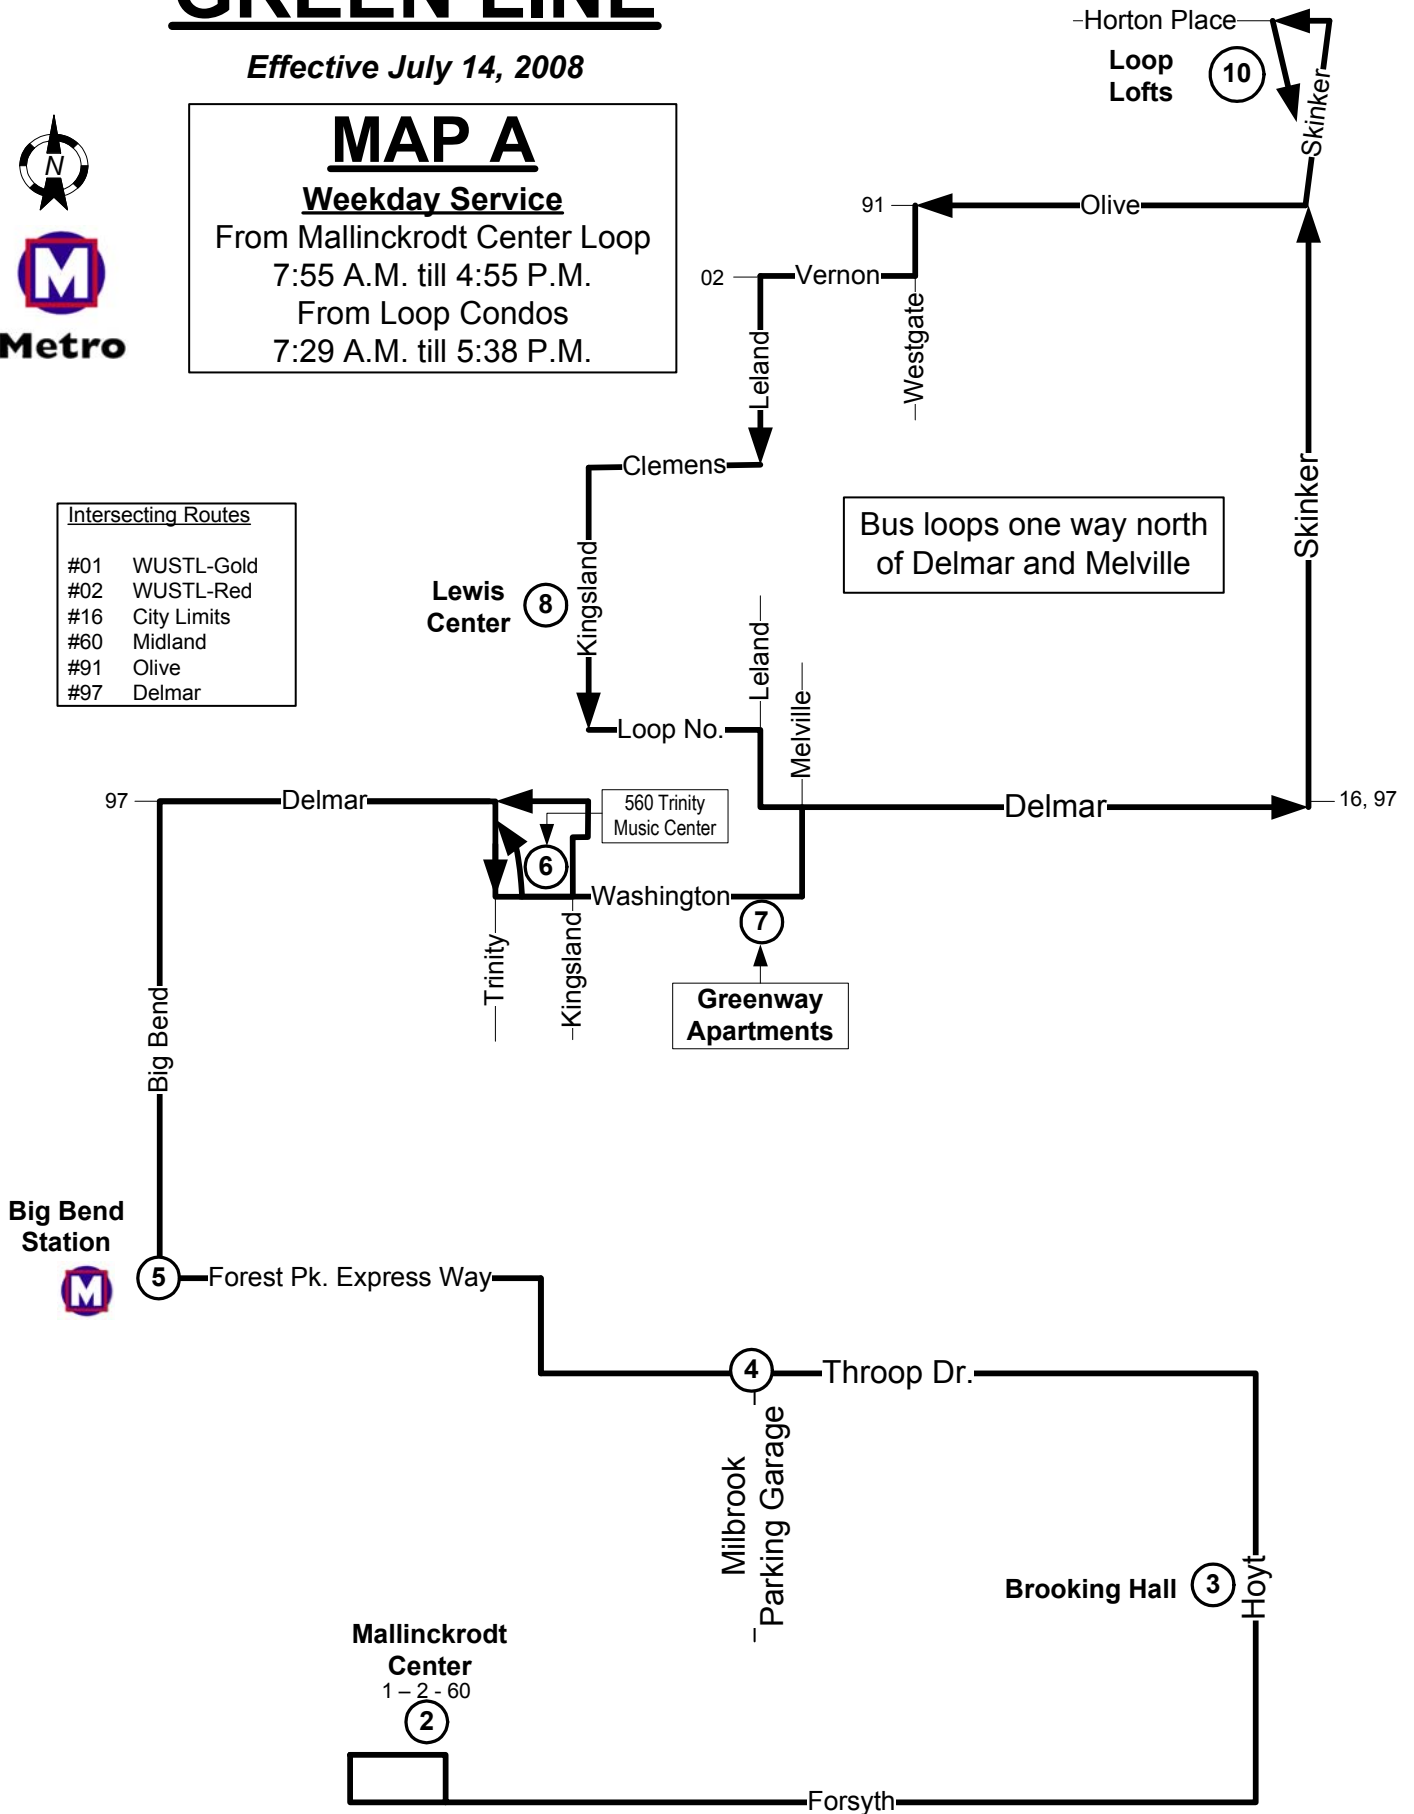

GREEN LINE

Effective July 14, 2008

MAP A

Weekday Service

From Mallinckrodt Center Loop
7:55 A.M. till 4:55 P.M.

From Loop Condos
7:29 A.M. till 5:38 P.M.

Intersecting Routes	
#01	WUSTL-Gold
#02	WUSTL-Red
#16	City Limits
#60	Midland
#91	Olive
#97	Delmar

GREEN LINE

Effective July 14, 2008

Metro

MAP B
Weekday Service
 From Mallinckrodt Center Loop
 5:17 P.M. to end of service
 From Loop Condos 6:06 P.M. to
 end of service
 (7:06 P.M. trip will not serve Clock Tower)
On all weekend trips

Lewis Center (8)

Intersecting Routes	
#01	WUSTL-Gold
#02	WUSTL-Red
#60	Midland
#91	Olive
#97	Delmar

Big Bend Station

Last trip only on Weekdays