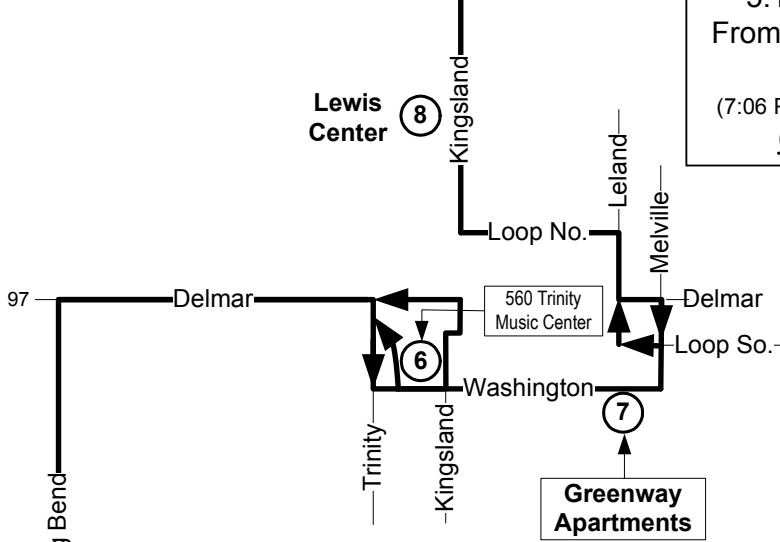

GREEN LINE

Effective July 14, 2008

MAP A

Weekday Service

From Mallinckrodt Center Loop
7:55 A.M. till 4:55 P.M.

From Loop Condos
7:29 A.M. till 5:38 P.M.

Intersecting Routes	
#01	WUSTL-Gold
#02	WUSTL-Red
#16	City Limits
#60	Midland
#91	Olive
#97	Delmar

GREEN LINE

Effective July 14, 2008

Metro

MAP B
Weekday Service
 From Mallinckrodt Center Loop
 5:17 P.M. to end of service
 From Loop Condos 6:06 P.M. to
 end of service
 (7:06 P.M. trip will not serve Clock Tower)
On all weekend trips

Lewis Center (8)

Intersecting Routes	
#01	WUSTL-Gold
#02	WUSTL-Red
#60	Midland
#91	Olive
#97	Delmar

Big Bend Station

Last trip only on Weekdays